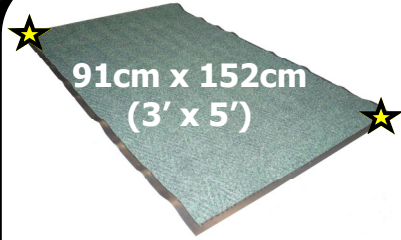

## MATTING MAILER

All prices include G.S.T

91cm x 152cm  
(3' x 5')

ORDER CODE: GLOMCHEVRON3X5

**\$158.67**