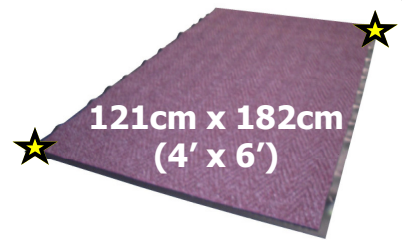

## MATTING MAILER

All prices include G.S.T

91cm x 152cm  
(3' x 5')

ORDER CODE: GLOMCHEVRON3X5

**\$158.67**

### Chevron Mats

Ideal for shopping centres, office buildings, hospitals, hotels, restaurants, banks etc.

Colours: Burgundy, Charcoal, Forest Green, Slate Blue.

*Custom mats can also be cut to size*

121cm x 182cm  
(4' x 6')